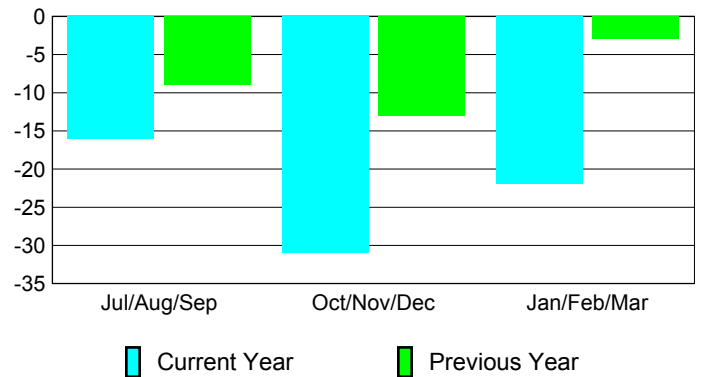

Gender Comparison 2009-2010

Jul/Aug/Sep

Oct/Nov/Dec

Jan/Feb/Mar

Male

Female