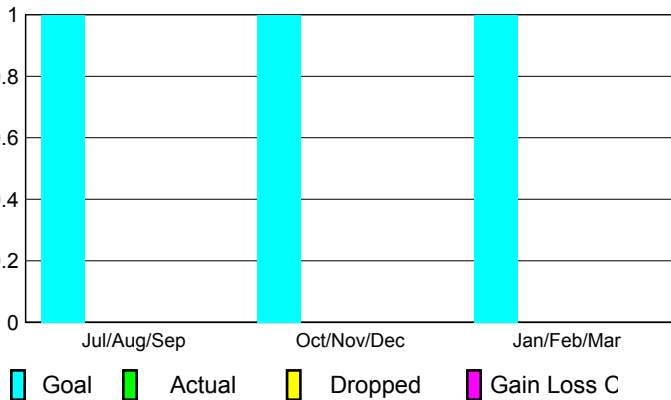

## CLUBS

**Club Results  
2009-2010**

**Clubs  
2008-2009**

Month	New Club Goal	Actual New Clubs	Actual Dropped Clubs	Gain/Loss of Clubs	Gain/Loss of Clubs
Jul/Aug/Sep	1	0	0	0	0
Oct/Nov/Dec	1	0	0	0	0
Jan/Feb/Mar	1	0	0	0	0
<b>Totals</b>	<b>3</b>	<b>0</b>	<b>0</b>	<b>0</b>	<b>0</b>

### Club Results 2009-2010

Goal, New, Dropped, Gain/Loss