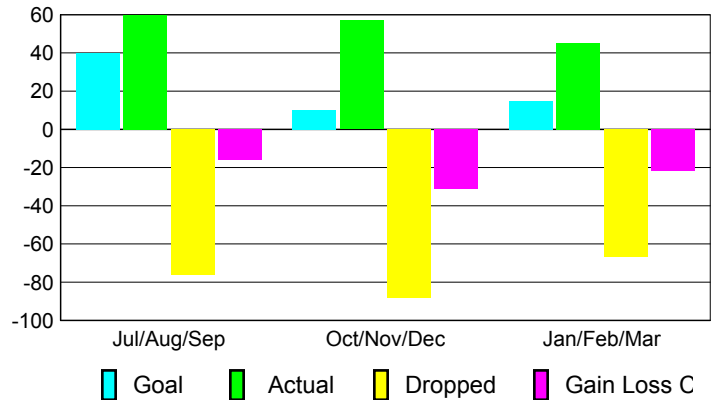

### YTD Status Quo Clubs 2009-2010

Status Quo Clubs Compared to Status Quo Members

## MEMBERSHIP

**Membership Results  
2009-2010**

**Membership  
2008-2009**

Month	Net Memb Goal	Actual New Memb	Actual Dropped Memb	Gain/Loss of Memb	Gain/Loss of Memb
Jul/Aug/Sep	40	60	-76	-16	-9
Oct/Nov/Dec	10	57	-88	-31	-13
Jan/Feb/Mar	15	45	-67	-22	-3
<b>Totals</b>	<b>65</b>	<b>162</b>	<b>-231</b>	<b>-69</b>	<b>-25</b>

### Membership Results 2009-2010

Goal, New, Dropped, Gain/Loss

### Comparison of Membership Gain/Loss

Current Year Compared to the Previous Year